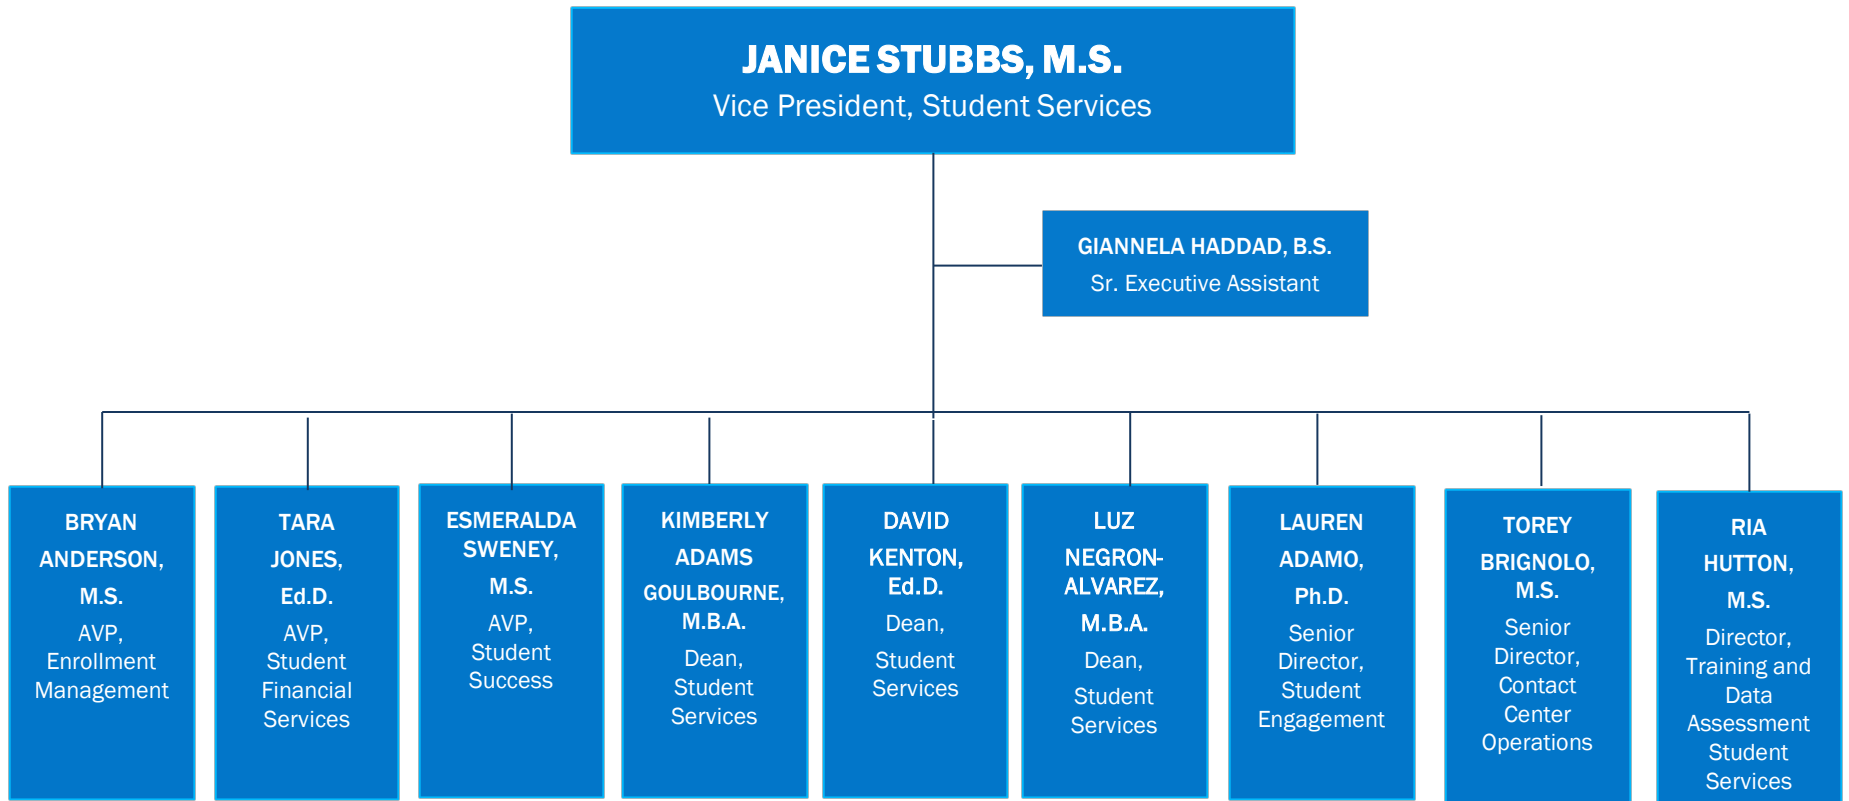

CHIEF INFORMATION OFFICER

Organizational Chart

RAJ METTAL, B.Tech.
Chief Information Officer

JEAN O'BRIEN, MBA
Sr. Executive Assistant

STUDENT SERVICES

Organizational Chart

PUBLIC RELATIONS AND COMMUNICATIONS