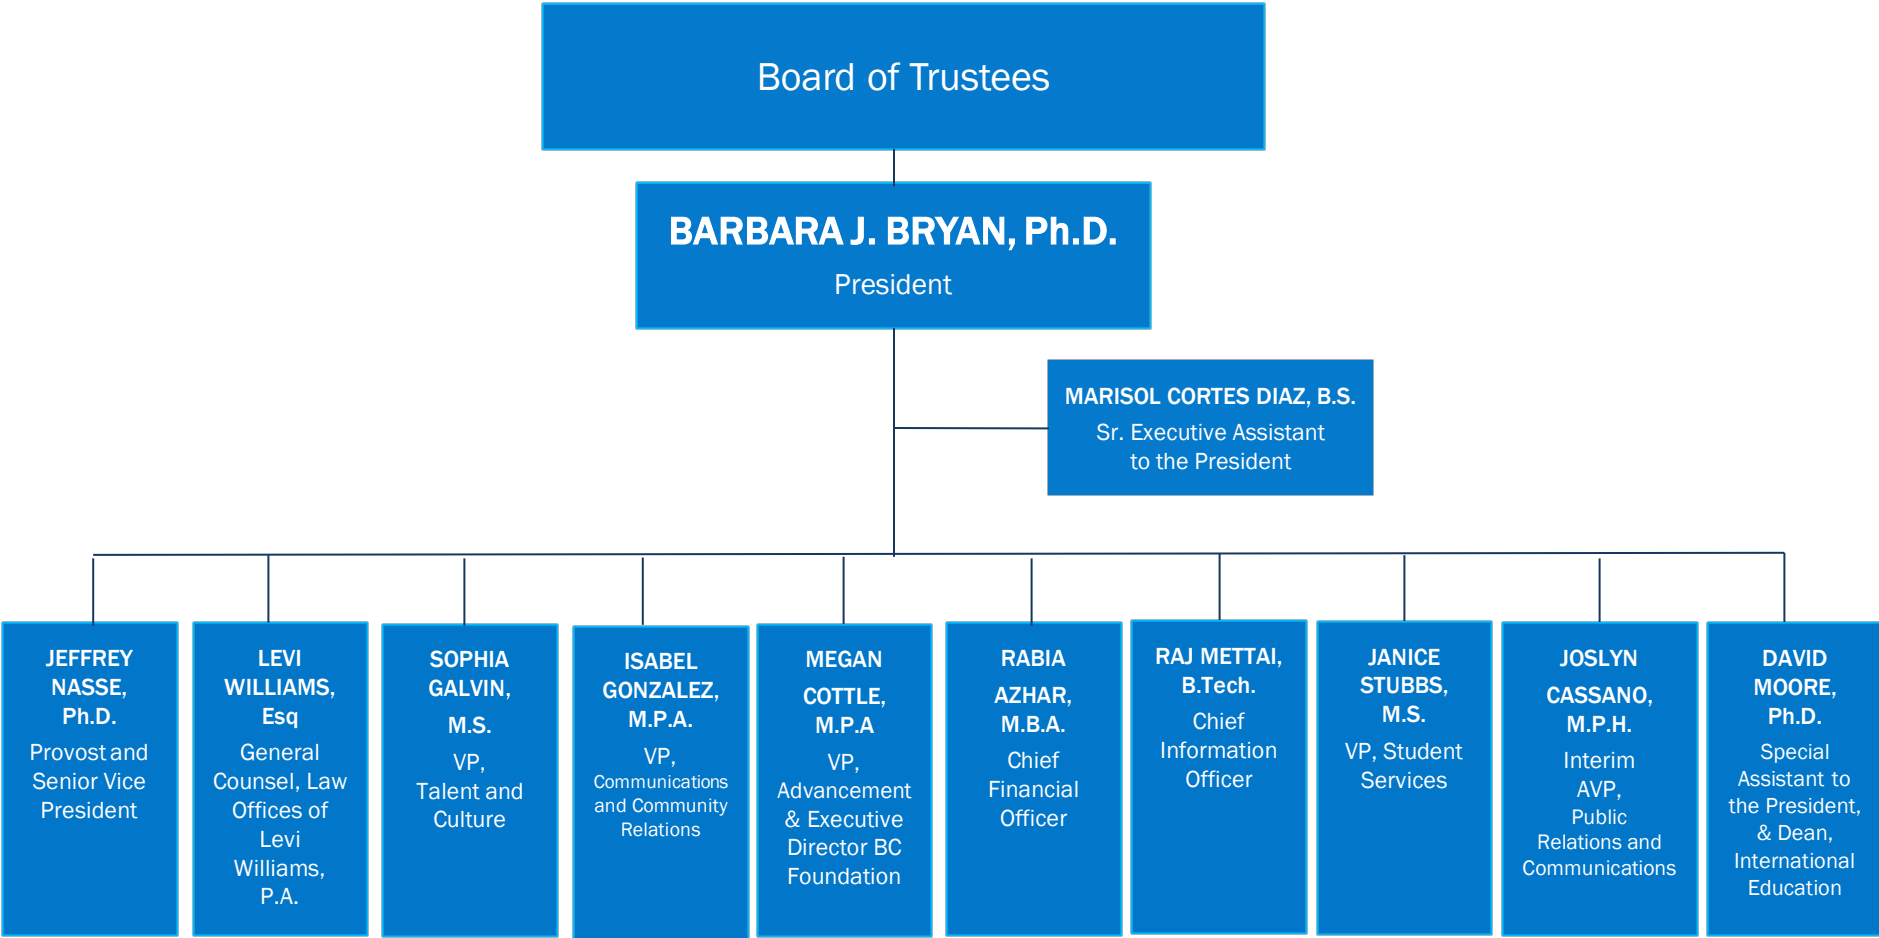

DISTRICT

Organizational Chart

ACADEMIC AFFAIRS AND COLLEGE OPERATIONS

Organizational Chart

JEFFREY NASSE, Ph.D.
Provost and Senior Vice President

JO ANDERSON, A.A.
Sr. Executive Assistant

GENERAL COUNSEL

Organizational Chart

TALENT AND CULTURE

Organizational Chart

COMMUNICATIONS & COMMUNITY RELATIONS

Organizational Chart

ADVANCEMENT AND BROWARD COLLEGE FOUNDATION

Organizational Chart

CHIEF FINANCIAL OFFICER

Organizational Chart