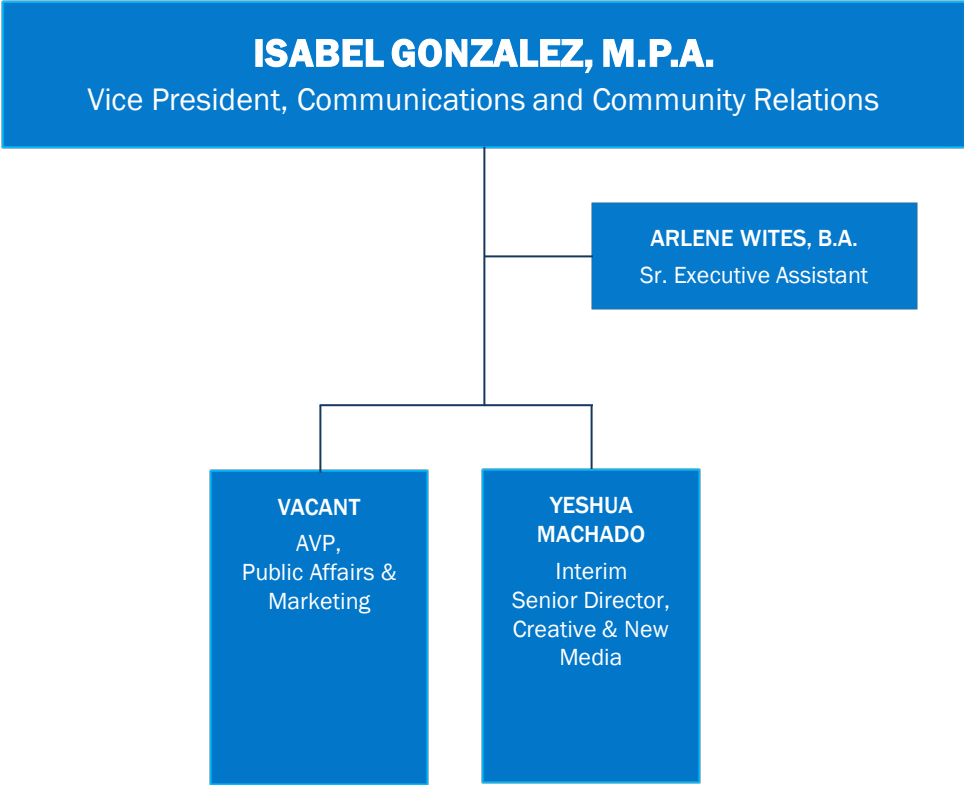

DISTRICT

Organizational Chart

ACADEMIC AFFAIRS AND COLLEGE OPERATIONS

Organizational Chart

JEFFREY NASSE, Ph.D.
Provost and Senior Vice President

JO ANDERSON, A.A.
Sr. Executive Assistant

GENERAL COUNSEL

Organizational Chart

TALENT AND CULTURE

Organizational Chart

COMMUNICATIONS & COMMUNITY RELATIONS

Organizational Chart

ADVANCEMENT AND BROWARD COLLEGE FOUNDATION

Organizational Chart

CHIEF FINANCIAL OFFICER

Organizational Chart