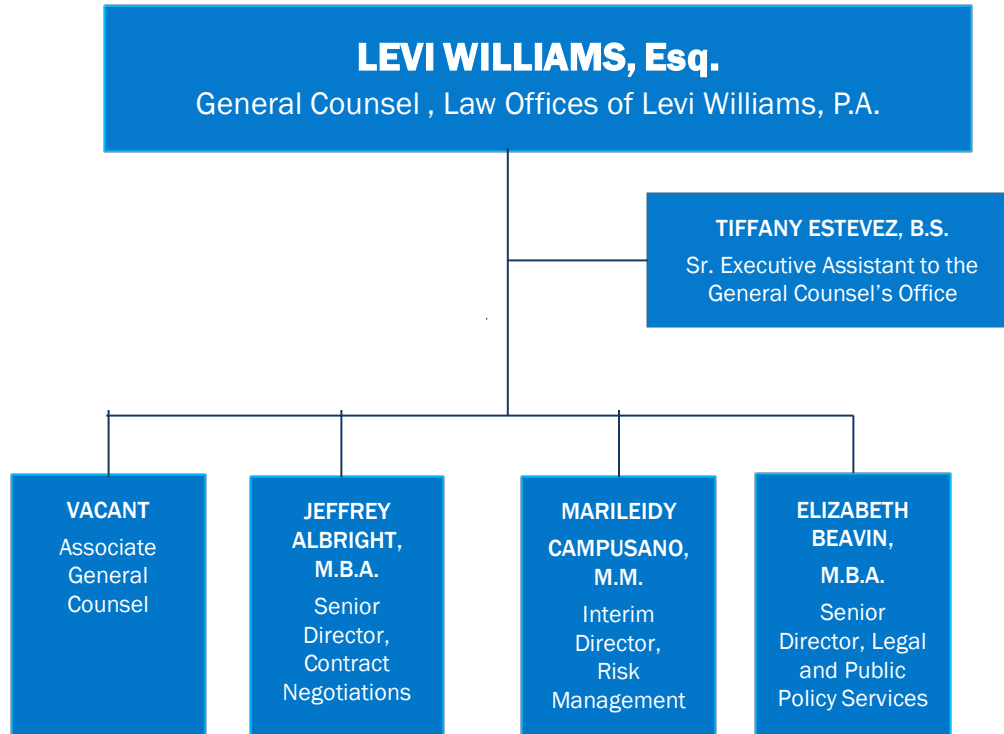

DISTRICT

Organizational Chart

ACADEMIC AFFAIRS AND COLLEGE OPERATIONS

Organizational Chart

JEFFREY NASSE, Ph.D.
Provost and Senior Vice President

JO ANDERSON, A.A.
Sr. Executive Assistant

GENERAL COUNSEL

Organizational Chart

TALENT AND CULTURE

Organizational Chart

COMMUNICATIONS & COMMUNITY RELATIONS

Organizational Chart

ADVANCEMENT AND BROWARD COLLEGE FOUNDATION

Organizational Chart

CHIEF FINANCIAL OFFICER

Organizational Chart

CHIEF INFORMATION OFFICER

Organizational Chart

RAJ METTAL, B.Tech.
Chief Information Officer

JEAN O'BRIEN, MBA
Sr. Executive Assistant

STUDENT SERVICES

Organizational Chart

PUBLIC RELATIONS AND COMMUNICATIONS

Organizational Chart