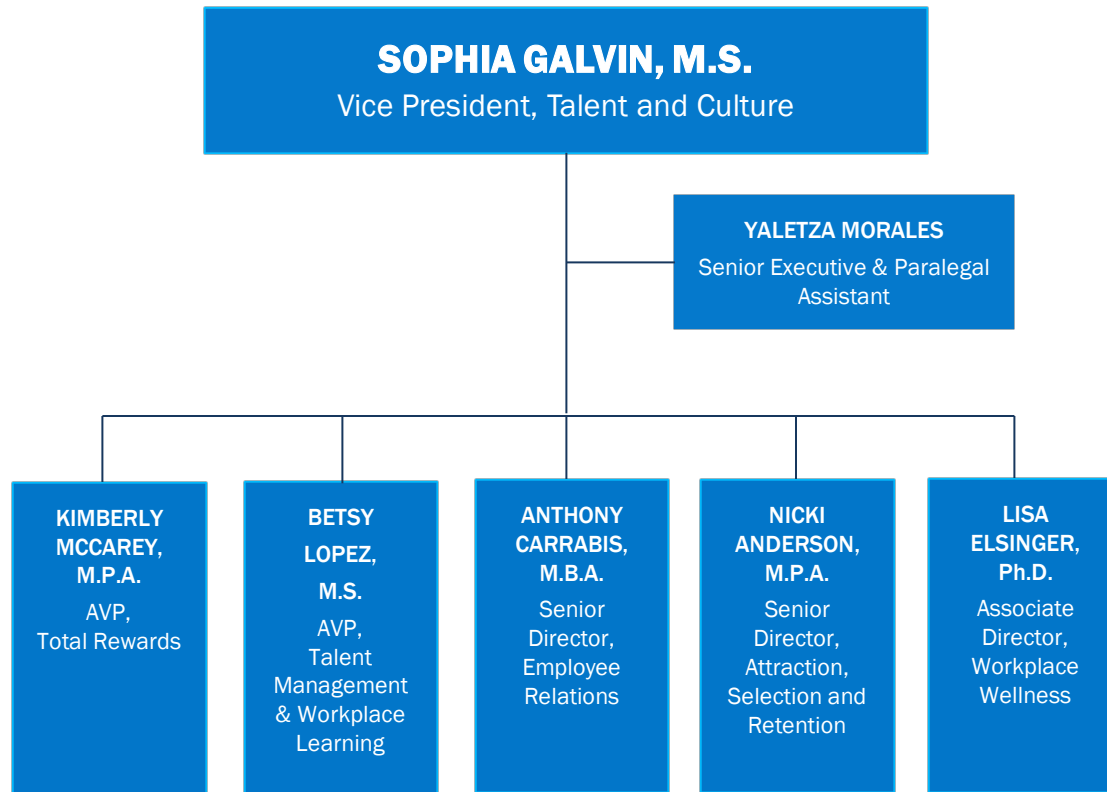

DISTRICT

Organizational Chart

ACADEMIC AFFAIRS AND COLLEGE OPERATIONS

Organizational Chart

JEFFREY NASSE, Ph.D.
Provost and Senior Vice President

JO ANDERSON, A.A.
Sr. Executive Assistant

GENERAL COUNSEL

Organizational Chart

TALENT AND CULTURE

Organizational Chart

COMMUNICATIONS & COMMUNITY RELATIONS

Organizational Chart

ADVANCEMENT AND BROWARD COLLEGE FOUNDATION

Organizational Chart

CHIEF FINANCIAL OFFICER

Organizational Chart